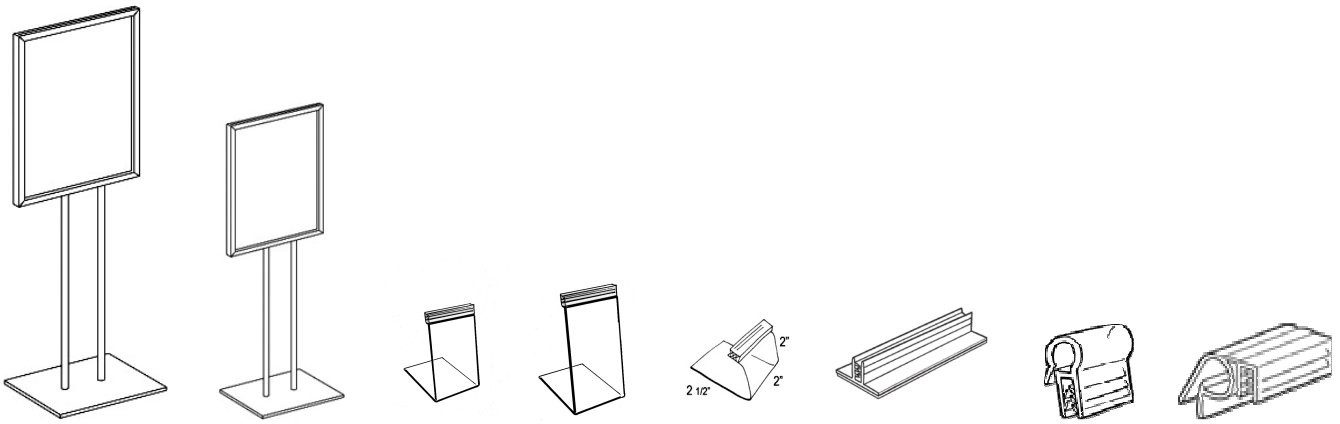

W025A   W025B   W013   W014   W015   W026   W022   W023